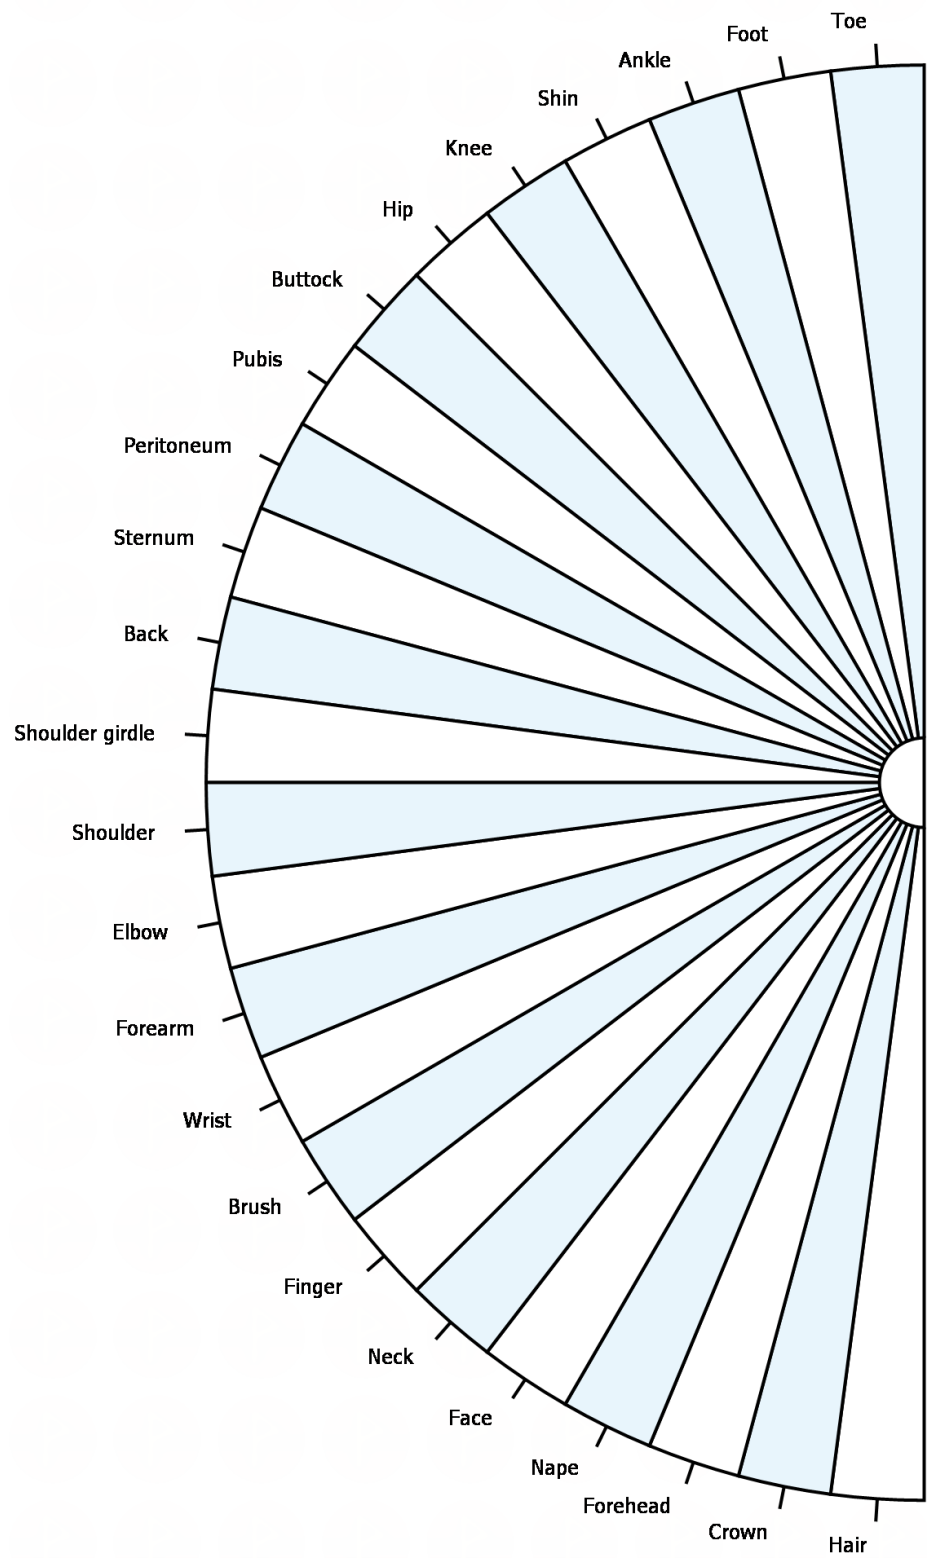

Dowsing chart set ***Right-handed kit***

This brochure includes over 20 pendulum charts for almost every occasion. Print it or download it to your tablet / smartphone to make the dowsing process much easier and more enjoyable! This brochure was created using the Overlogic Pendulo software.

Percent scale
From 0 to 100

English alphabet (Latin)
With common punctuation marks

Digits

Human body parts
External areas

Diseases and pathological body states

Food allergens
Common ones

Chakras
Sanskrit names and descriptions

Precious and semi-precious stones
Group list

Task processing
What is the best way to proceed?

Months

Weather

Three sectors
Empty diagram

Four sectors
Empty diagram

Five sectors
Empty diagram

Six sectors
Empty diagram

Seven sectors
Empty diagram

Eight sectors
Empty diagram

Nine sectors
Empty diagram

Ten sectors
Empty diagram

Eleven sectors
Empty diagram

Twelve sectors
Empty diagram