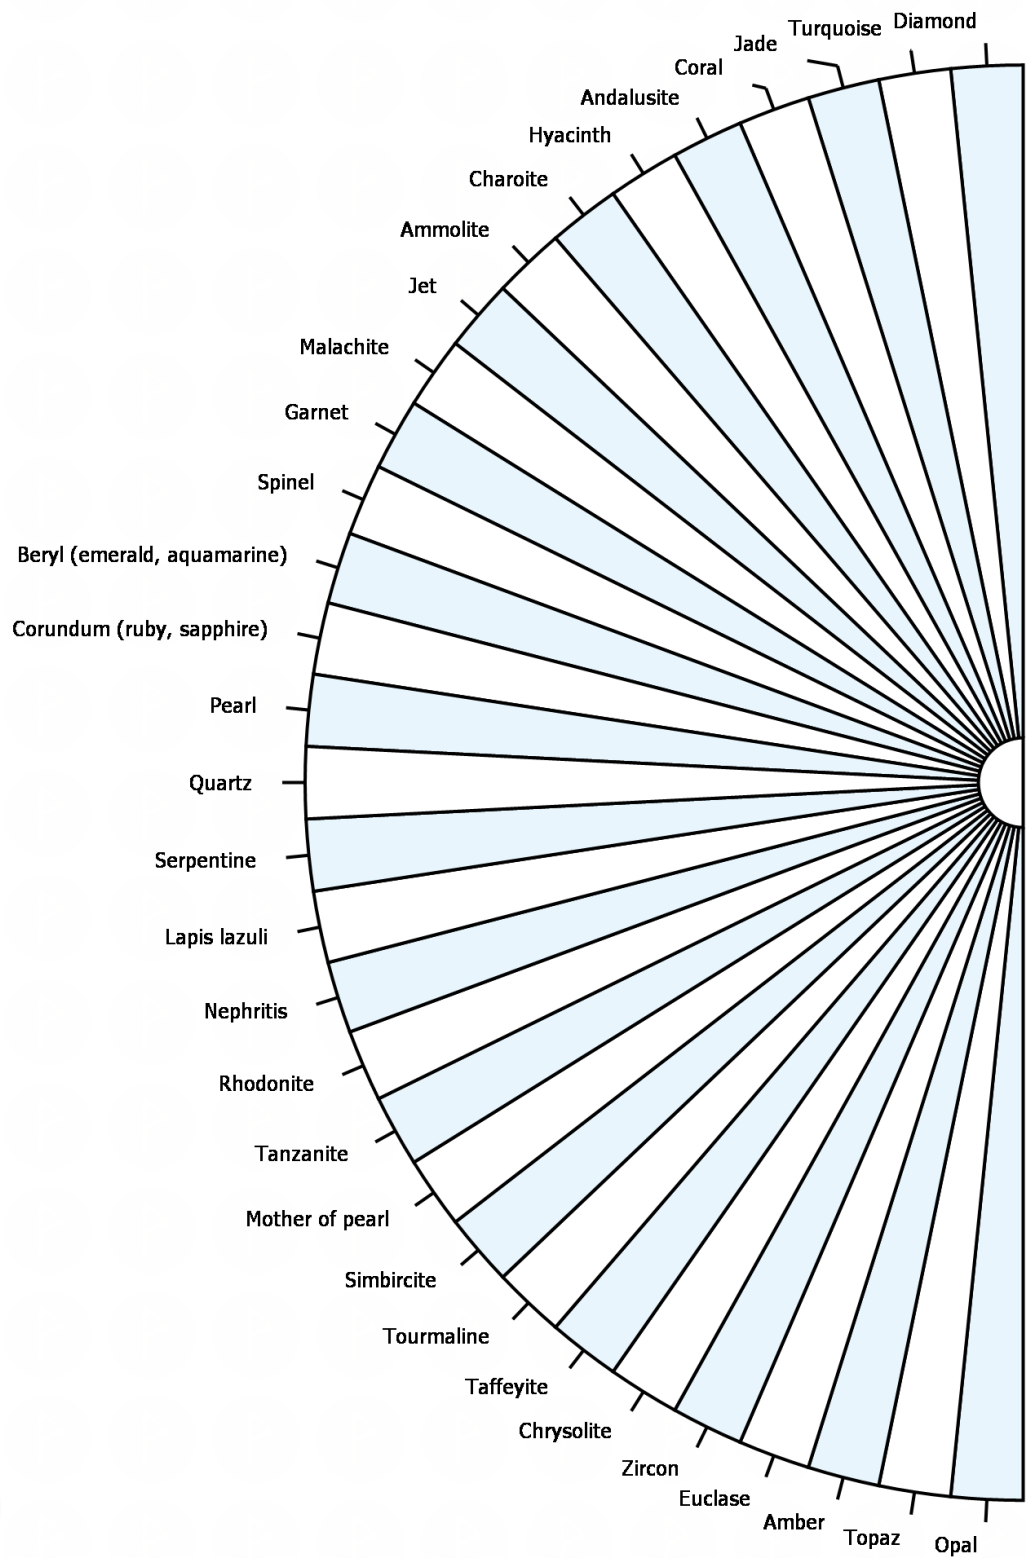

Dowsing chart set ***Right-handed kit***

This brochure includes over 20 pendulum charts for almost every occasion. Print it or download it to your tablet / smartphone to make the dowsing process much easier and more enjoyable! This brochure was created using the Overlogic Pendulo software.

Percent scale
From 0 to 100

English alphabet (Latin)
With common punctuation marks

Digits

Human body parts
External areas

Diseases and pathological body states

Food allergens
Common ones

Chakras
Sanskrit names and descriptions

Precious and semi-precious stones
Group list

Task processing
What is the best way to proceed?

Months

Weather

Three sectors
Empty diagram

Four sectors
Empty diagram

Five sectors
Empty diagram

Six sectors
Empty diagram

Seven sectors
Empty diagram

Eight sectors
Empty diagram

Nine sectors
Empty diagram

Ten sectors
Empty diagram

Eleven sectors
Empty diagram

Twelve sectors
Empty diagram