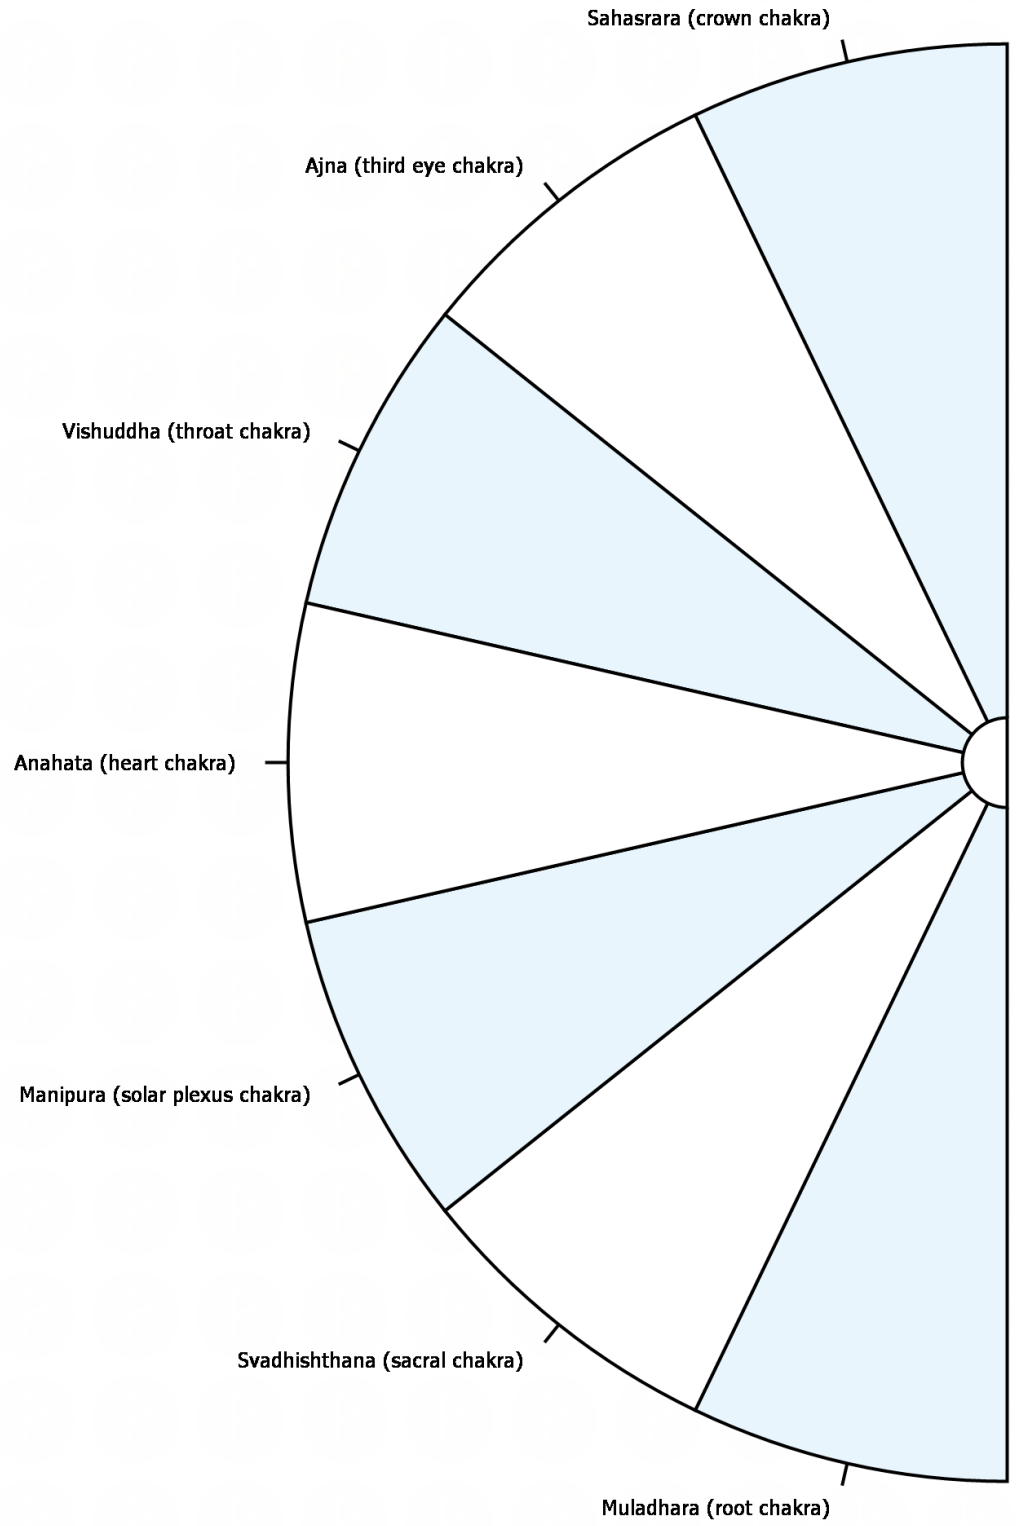

Dowsing chart set ***Right-handed kit***

This brochure includes over 20 pendulum charts for almost every occasion. Print it or download it to your tablet / smartphone to make the dowsing process much easier and more enjoyable! This brochure was created using the Overlogic Pendulo software.

Percent scale
From 0 to 100

English alphabet (Latin)
With common punctuation marks

Digits

Human body parts
External areas

Diseases and pathological body states

Food allergens
Common ones

Chakras
Sanskrit names and descriptions

Precious and semi-precious stones
Group list

Task processing
What is the best way to proceed?

Months

Weather

Three sectors
Empty diagram

Four sectors
Empty diagram

Five sectors
Empty diagram

Six sectors
Empty diagram

Seven sectors
Empty diagram

Eight sectors
Empty diagram

Nine sectors
Empty diagram

Ten sectors
Empty diagram

Eleven sectors
Empty diagram

Twelve sectors
Empty diagram