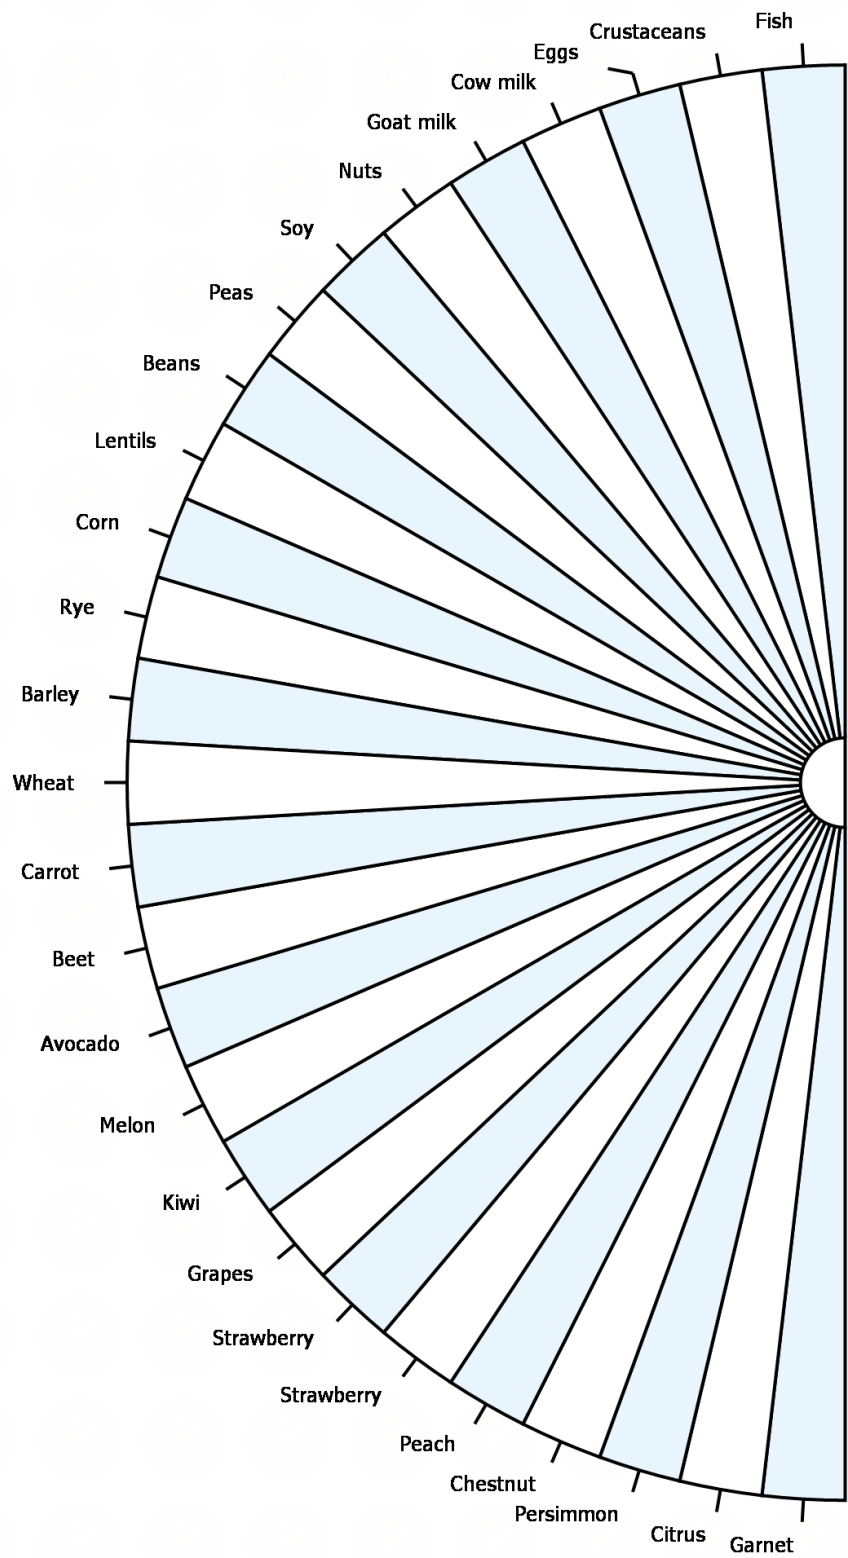

Dowsing chart set ***Right-handed kit***

This brochure includes over 20 pendulum charts for almost every occasion. Print it or download it to your tablet / smartphone to make the dowsing process much easier and more enjoyable! This brochure was created using the Overlogic Pendulo software.

Percent scale
From 0 to 100

English alphabet (Latin)
With common punctuation marks

Digits

Human body parts
External areas

Diseases and pathological body states

Food allergens
Common ones

Chakras
Sanskrit names and descriptions

Precious and semi-precious stones
Group list

Task processing
What is the best way to proceed?

Months

Weather

Three sectors
Empty diagram

Four sectors
Empty diagram

Five sectors
Empty diagram

Six sectors
Empty diagram

Seven sectors
Empty diagram

Eight sectors
Empty diagram

Nine sectors
Empty diagram

Ten sectors
Empty diagram

Eleven sectors
Empty diagram

Twelve sectors
Empty diagram