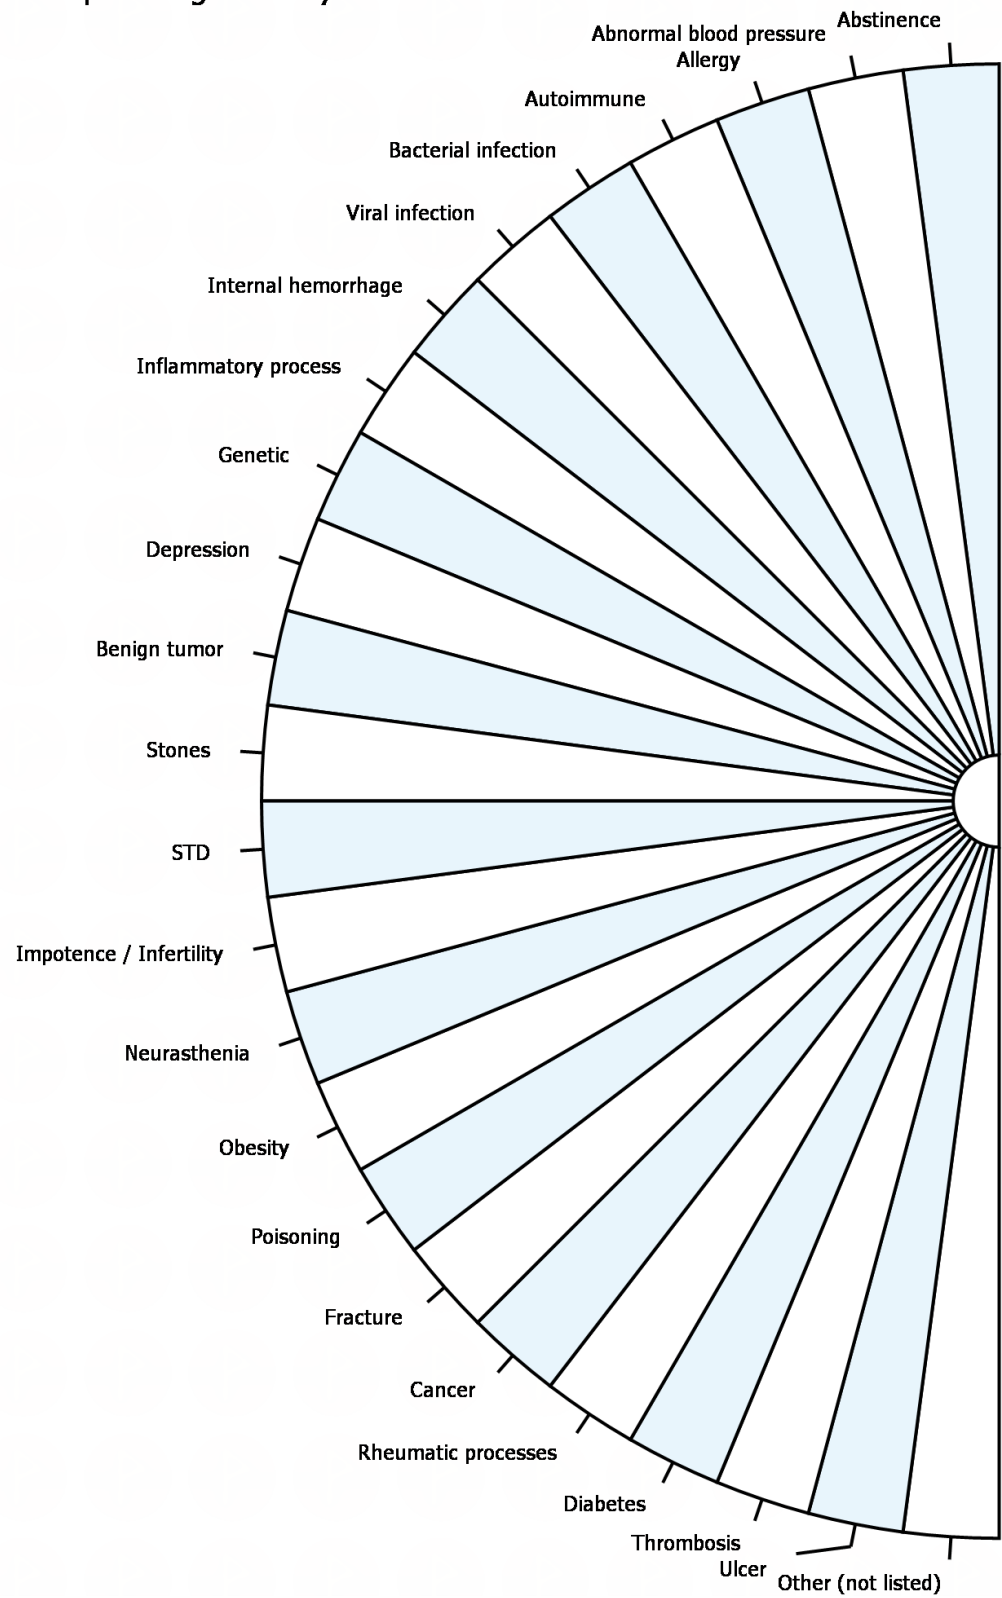

Dowsing chart set ***Right-handed kit***

This brochure includes over 20 pendulum charts for almost every occasion. Print it or download it to your tablet / smartphone to make the dowsing process much easier and more enjoyable! This brochure was created using the Overlogic Pendulo software.

Percent scale
From 0 to 100

English alphabet (Latin)
With common punctuation marks

Digits

Human body parts
External areas

Diseases and pathological body states

Food allergens
Common ones

Chakras
Sanskrit names and descriptions

Precious and semi-precious stones
Group list

Task processing
What is the best way to proceed?

Months

Weather

Three sectors
Empty diagram

Four sectors
Empty diagram

Five sectors
Empty diagram

Six sectors
Empty diagram

Seven sectors
Empty diagram

Eight sectors
Empty diagram

Nine sectors
Empty diagram

Ten sectors
Empty diagram

Eleven sectors
Empty diagram

Twelve sectors
Empty diagram